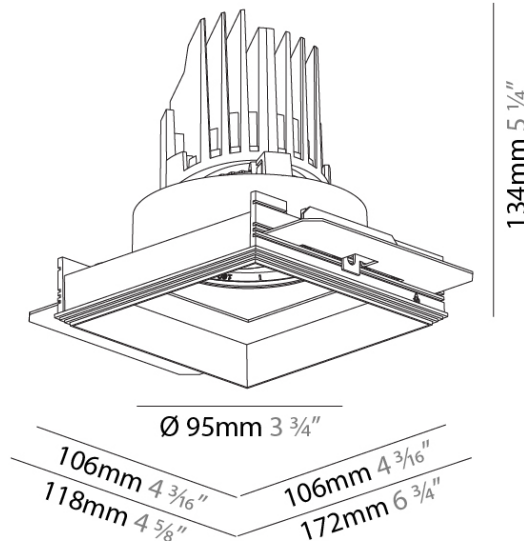

ELECTRICAL

Lamp Type: LED (Zhaga Standard)
Input Wattage (W): 13.2 / 16.5
Total Output Wattage (W): 12.1 / 14.7
Dimming: Tri-Mode (Non-Dimming and Phase Dimming (120Vac only) and 0-10V Dimming)
Driver Included: No
Driver Location: Recessed Housing
Driver Type: Constant Current - Universal
Driver Class: Class 2
Housing: See components
Input Voltage (V): 120 - 277
Constant Current (MA): 350

LED

Number of LEDs: 1
Color Temperature (°K): 2700 / 3000 / 3500 / 4000
Max. Delivered Lumen (lm): 850 / 950 / 1019 / 1040
Nominal Lumen (lm): 960 / 1070 / 1156 / 1180
CRI: >90 CRI
Efficiency (%): 88.5
Lamp Life (hrs): 50000
Upon Request: RGB-W Tunable White Special Color Temperature
Special LED

OPTICAL

Reflector?: 10
Adjustability: Rotational 355°; Tilt 30°
Upon Request: Special Beam Angles

RATINGS AND CERTIFICATIONS

© 2024 Zaneen LLC, 10000 10th St, Suite 3382, F 416-247-9319, www.zaneen.com

Available for international specifications by adding "INT" at the end of the existing Model #. For assistance on 'custom' specifications, contact zteam@zaneen.com.
Certified by: Certified for North American Standards
In a constant effort to supply the best product, we reserve the right to change specifications or materials without notice. The most recent specification sheets are found at zaneen.com
IP rating: IP20